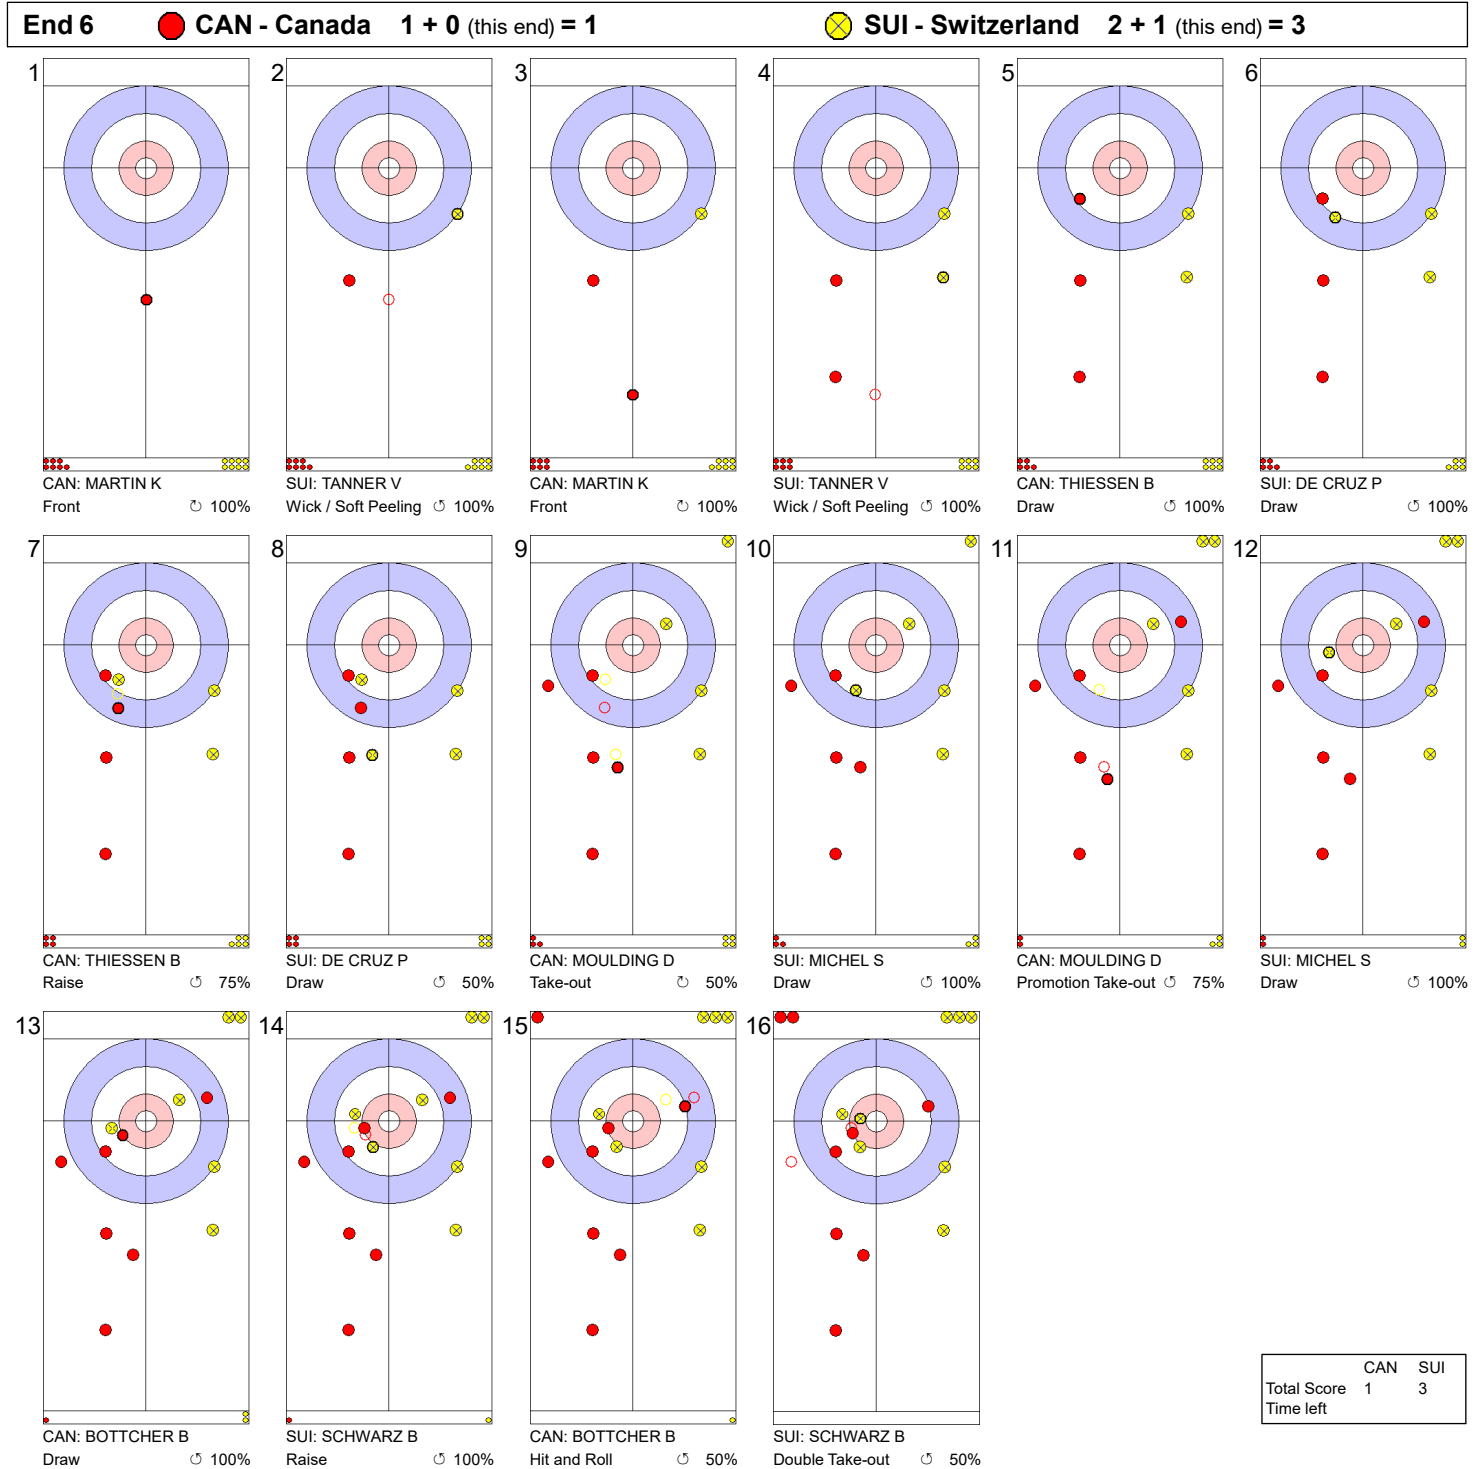

SUN 4 APR 2021  
 Start Time 9:00

Round Robin Session 7 - Sheet B

**Game - Shot by Shot**

**Legend:**  
 ↻ Clockwise      ↺ Counter-clockwise      - Not considered

SUN 4 APR 2021  
 Start Time 9:00

Round Robin Session 7 - Sheet B

**Game - Shot by Shot**

**Legend:**  
 ↻ Clockwise      ↺ Counter-clockwise      - Not considered

SUN 4 APR 2021  
 Start Time 9:00

Round Robin Session 7 - Sheet B

**Game - Shot by Shot**

**Legend:**  
 ↻ Clockwise      ↺ Counter-clockwise      - Not considered

SUN 4 APR 2021  
 Start Time 9:00

Round Robin Session 7 - Sheet B

**Game - Shot by Shot**

**End 8**    ● **CAN - Canada** 3 + 0 (this end) = 3    ⊗ **SUI - Switzerland** 3 + 0 (this end) = 3

Shot	Player	Shot Type	Percentage
1	CAN: MARTIN K	Front	100%
2	SUI: TANNER V	Wick / Soft Peeling	100%
3	CAN: MARTIN K	Front	100%
4	SUI: TANNER V	Take-out	100%
5	CAN: THIESSEN B	Take-out	50%
6	SUI: DE CRUZ P	Draw	100%
7	CAN: THIESSEN B	Double Take-out	100%
8	SUI: DE CRUZ P	Draw	100%
9	CAN: MOULDING D	Promotion Take-out	100%
10	SUI: MICHEL S	Raise	100%
11	CAN: MOULDING D	Raise	100%
12	SUI: MICHEL S	Double Take-out	100%
13	CAN: BOTTCHE B	Take-out	100%
14	SUI: SCHWARZ B	Take-out	100%
15	CAN: BOTTCHE B	Take-out	100%
16	SUI: SCHWARZ B	Clearing	100%

	CAN	SUI
Total Score	3	3
Time left		

**Legend:**  
 ↻ Clockwise      ↺ Counter-clockwise      - Not considered

SUN 4 APR 2021  
 Start Time 9:00

Round Robin Session 7 - Sheet B

**Game - Shot by Shot**

**Legend:**  
 ↻ Clockwise      ↺ Counter-clockwise      - Not considered