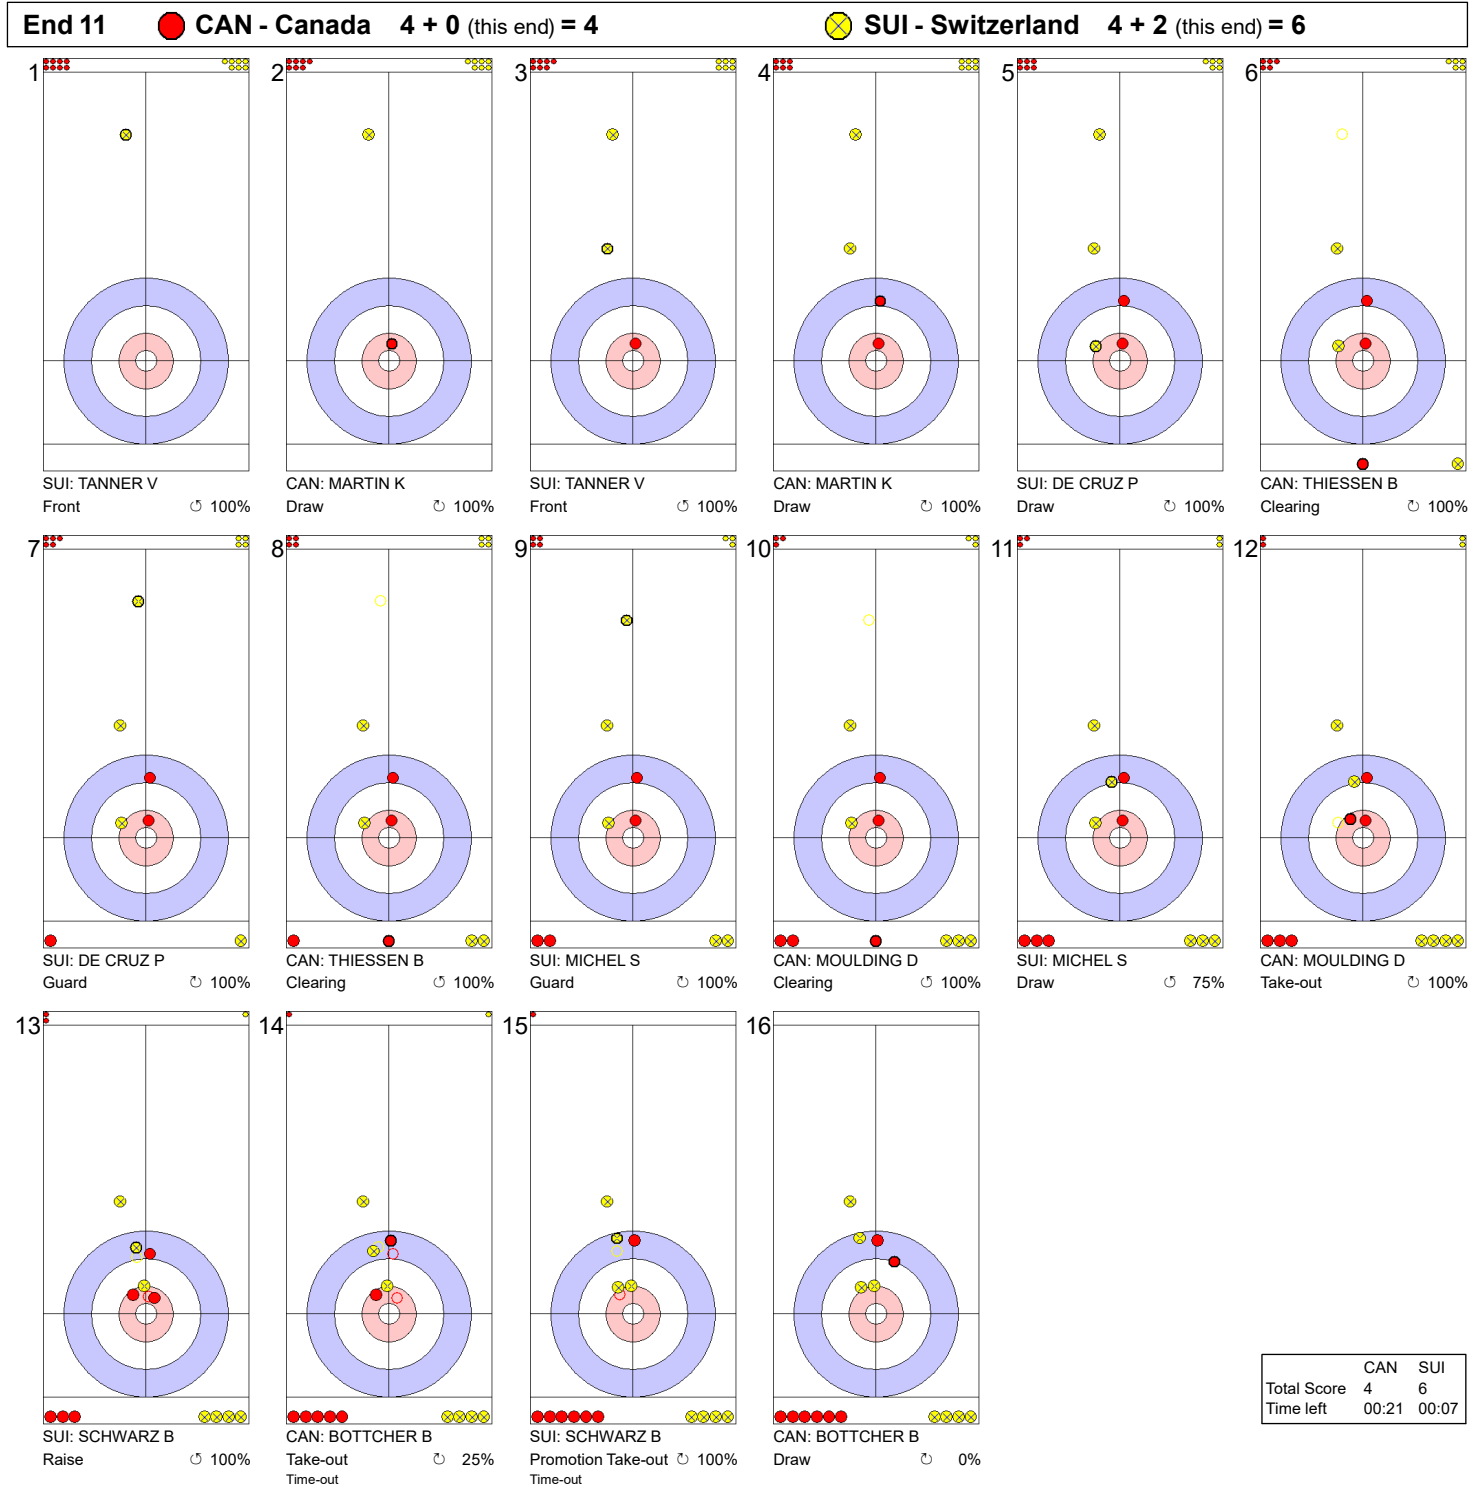

SUN 4 APR 2021  
 Start Time 9:00

Round Robin Session 7 - Sheet B

**Game - Shot by Shot**

**End 8**    ● **CAN - Canada** 3 + 0 (this end) = 3    ⊗ **SUI - Switzerland** 3 + 0 (this end) = 3

Shot	Player	Shot Type	Percentage
1	CAN: MARTIN K	Front	100%
2	SUI: TANNER V	Wick / Soft Peeling	100%
3	CAN: MARTIN K	Front	100%
4	SUI: TANNER V	Take-out	100%
5	CAN: THIESSEN B	Take-out	50%
6	SUI: DE CRUZ P	Draw	100%
7	CAN: THIESSEN B	Double Take-out	100%
8	SUI: DE CRUZ P	Draw	100%
9	CAN: MOULDING D	Promotion Take-out	100%
10	SUI: MICHEL S	Raise	100%
11	CAN: MOULDING D	Raise	100%
12	SUI: MICHEL S	Double Take-out	100%
13	CAN: BOTTCHE B	Take-out	100%
14	SUI: SCHWARZ B	Take-out	100%
15	CAN: BOTTCHE B	Take-out	100%
16	SUI: SCHWARZ B	Clearing	100%

SUN 4 APR 2021  
 Start Time 9:00

Round Robin Session 7 - Sheet B

**Game - Shot by Shot**

**End 10**    ● **CAN - Canada** 4 + 0 (this end) = 4                      ● **SUI - Switzerland** 3 + 1 (this end) = 4

	CAN	SUI
Total Score	4	4
Time left	02:07	00:39

**Legend:**  
 ↻ Clockwise                      ↺ Counter-clockwise                      - Not considered

SUN 4 APR 2021  
 Start Time 9:00

Round Robin Session 7 - Sheet B

**Game - Shot by Shot**

**Legend:**  
 ↻ Clockwise      ↺ Counter-clockwise      - Not considered