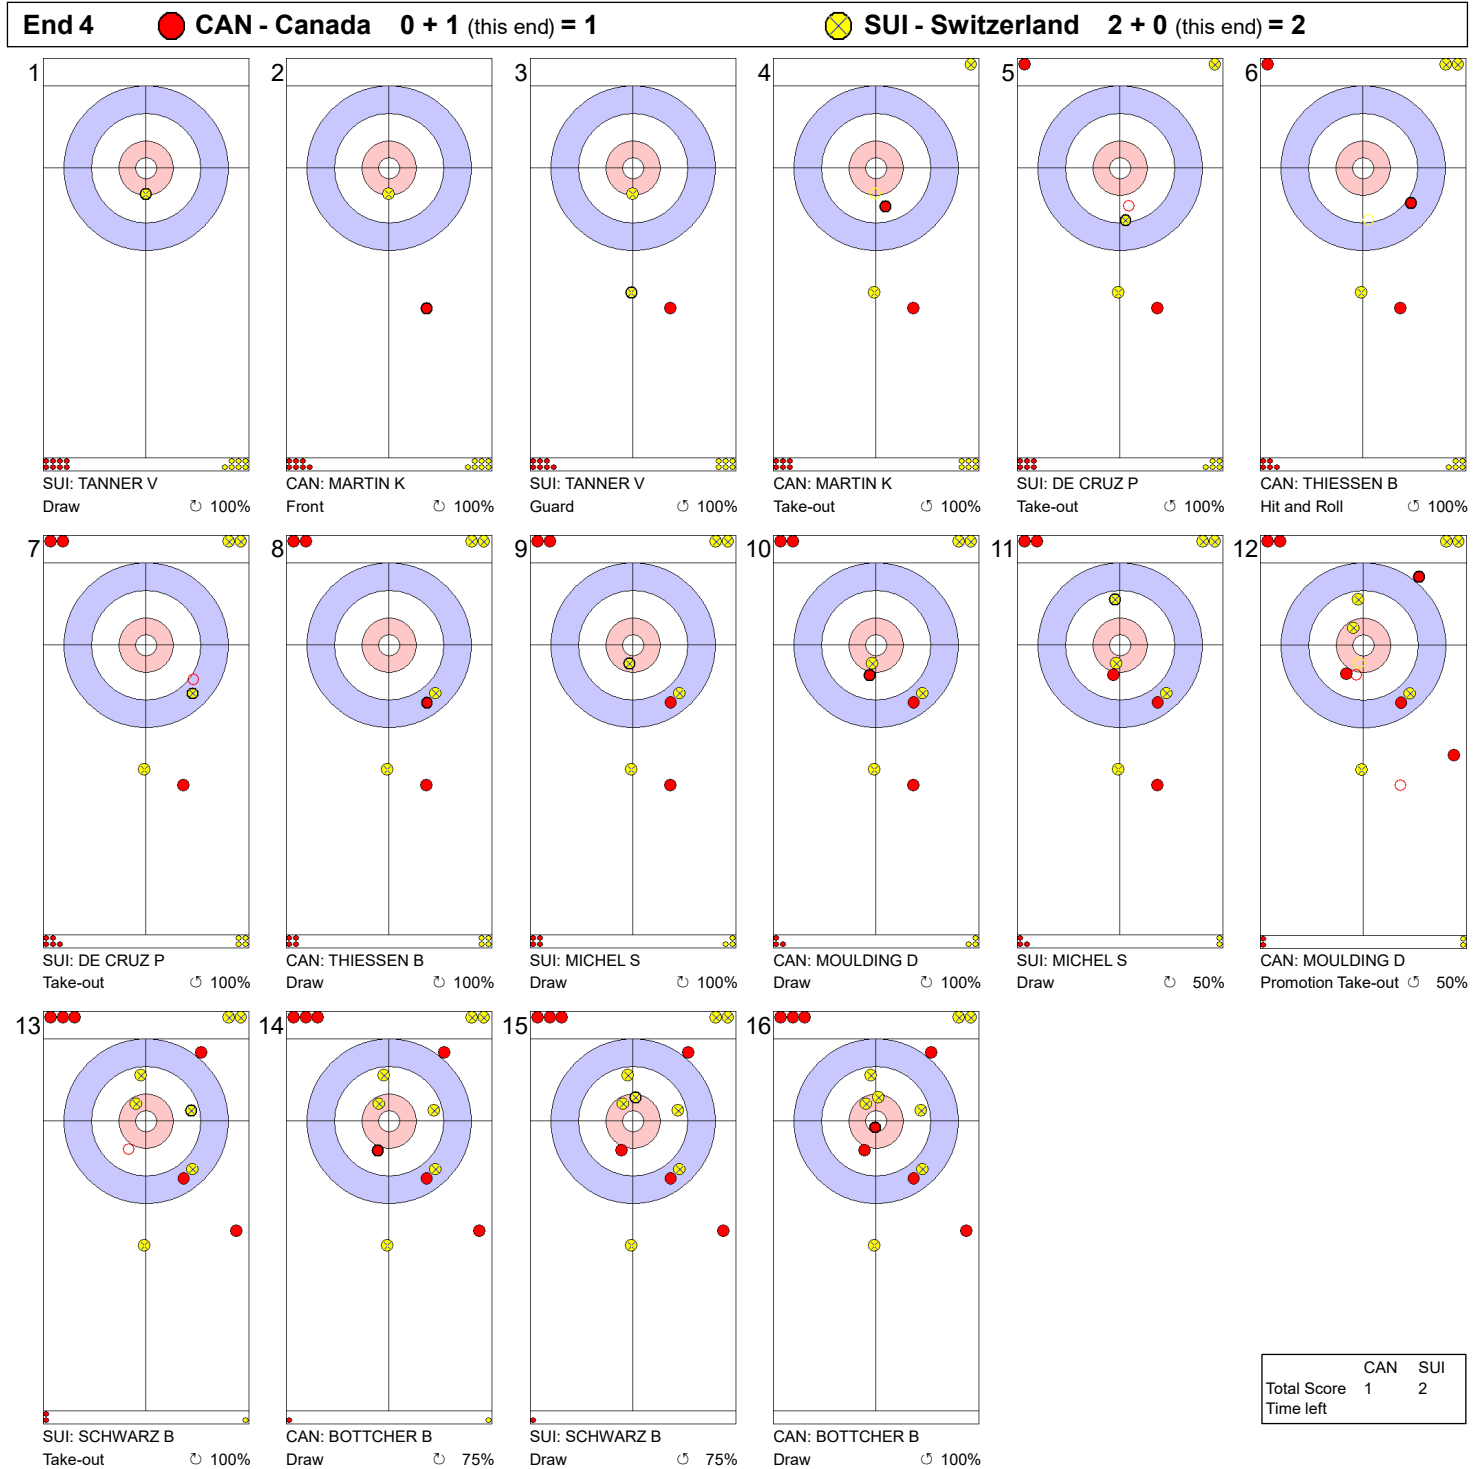

SUN 4 APR 2021  
 Start Time 9:00

Round Robin Session 7 - Sheet B

**Game - Shot by Shot**

**Legend:**  
 ↻ Clockwise      ↺ Counter-clockwise      - Not considered

SUN 4 APR 2021  
 Start Time 9:00

Round Robin Session 7 - Sheet B

**Game - Shot by Shot**

**Legend:**  
 ↻ Clockwise      ↺ Counter-clockwise      - Not considered

SUN 4 APR 2021  
 Start Time 9:00

Round Robin Session 7 - Sheet B

**Game - Shot by Shot**

**Legend:**  
 ↻ Clockwise      ↺ Counter-clockwise      - Not considered

SUN 4 APR 2021  
 Start Time 9:00

Round Robin Session 7 - Sheet B

**Game - Shot by Shot**

**End 8**    ● **CAN - Canada** 3 + 0 (this end) = 3    ⊗ **SUI - Switzerland** 3 + 0 (this end) = 3

Shot	Player	Shot Type	Percentage
1	CAN: MARTIN K	Front	100%
2	SUI: TANNER V	Wick / Soft Peeling	100%
3	CAN: MARTIN K	Front	100%
4	SUI: TANNER V	Take-out	100%
5	CAN: THIESSEN B	Take-out	50%
6	SUI: DE CRUZ P	Draw	100%
7	CAN: THIESSEN B	Double Take-out	100%
8	SUI: DE CRUZ P	Draw	100%
9	CAN: MOULDING D	Promotion Take-out	100%
10	SUI: MICHEL S	Raise	100%
11	CAN: MOULDING D	Raise	100%
12	SUI: MICHEL S	Double Take-out	100%
13	CAN: BOTTCHE B	Take-out	100%
14	SUI: SCHWARZ B	Take-out	100%
15	CAN: BOTTCHE B	Take-out	100%
16	SUI: SCHWARZ B	Clearing	100%

	CAN	SUI
Total Score	3	3
Time left		

**Legend:**  
 ↻ Clockwise      ↺ Counter-clockwise      - Not considered

SUN 4 APR 2021  
 Start Time 9:00

Round Robin Session 7 - Sheet B

**Game - Shot by Shot**

**Legend:**  
 ↻ Clockwise      ↺ Counter-clockwise      - Not considered