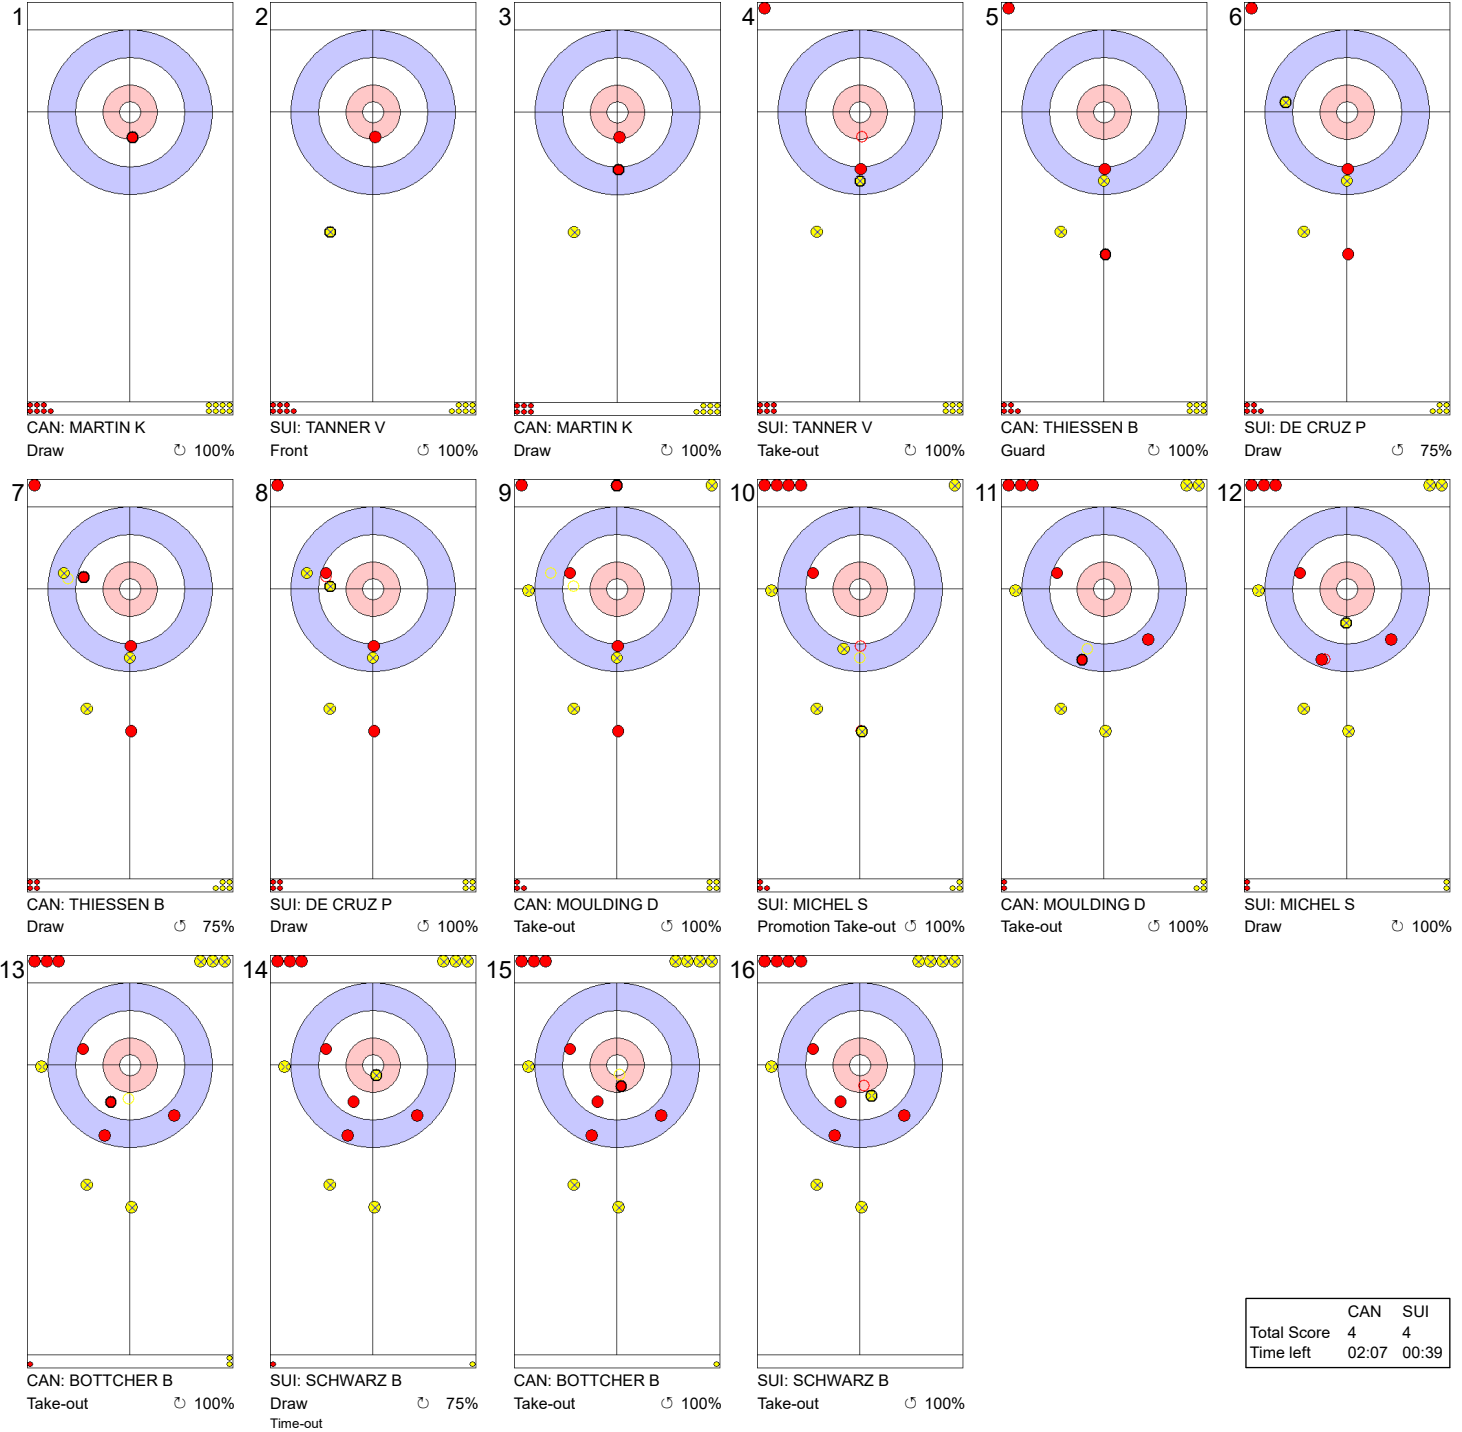

SUN 4 APR 2021  
 Start Time 9:00

Round Robin Session 7 - Sheet B

**Game - Shot by Shot**

**End 8**    ● **CAN - Canada** 3 + 0 (this end) = 3    ⊗ **SUI - Switzerland** 3 + 0 (this end) = 3

Shot	Player	Shot Type	Percentage
1	CAN: MARTIN K	Front	100%
2	SUI: TANNER V	Wick / Soft Peeling	100%
3	CAN: MARTIN K	Front	100%
4	SUI: TANNER V	Take-out	100%
5	CAN: THIESSEN B	Take-out	50%
6	SUI: DE CRUZ P	Draw	100%
7	CAN: THIESSEN B	Double Take-out	100%
8	SUI: DE CRUZ P	Draw	100%
9	CAN: MOULDING D	Promotion Take-out	100%
10	SUI: MICHEL S	Raise	100%
11	CAN: MOULDING D	Raise	100%
12	SUI: MICHEL S	Double Take-out	100%
13	CAN: BOTTCHE B	Take-out	100%
14	SUI: SCHWARZ B	Take-out	100%
15	CAN: BOTTCHE B	Take-out	100%
16	SUI: SCHWARZ B	Clearing	100%

	CAN	SUI
Total Score	3	3
Time left		

**Legend:**  
 ↻ Clockwise      ↺ Counter-clockwise      - Not considered

SUN 4 APR 2021  
 Start Time 9:00

Round Robin Session 7 - Sheet B

**Game - Shot by Shot**

**Legend:**  
 ↻ Clockwise      ↺ Counter-clockwise      - Not considered

SUN 4 APR 2021  
 Start Time 9:00

Round Robin Session 7 - Sheet B

**Game - Shot by Shot**

**End 10**    ● **CAN - Canada** 4 + 0 (this end) = 4                      ● **SUI - Switzerland** 3 + 1 (this end) = 4

**Game - Shot by Shot**

**Legend:**  
 ↻ Clockwise      ↺ Counter-clockwise      - Not considered